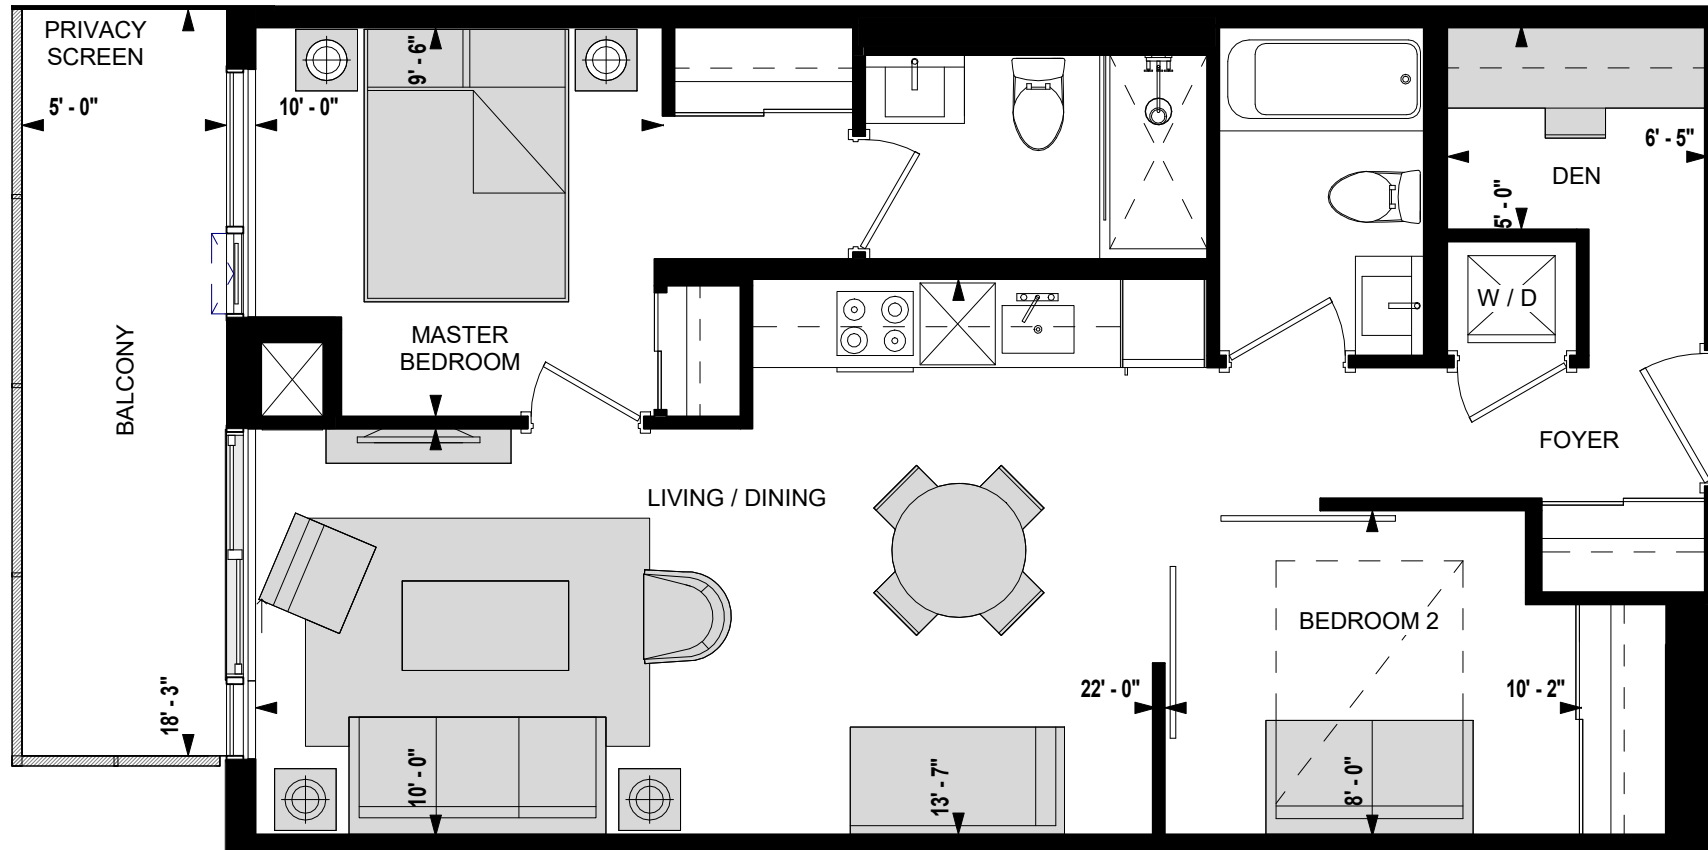

# SUITE WMSS-W

2 BED + DEN

764 sq.ft

MIRABELLA  
LUXURY CONDOMINIUMS

All dimensions, specifications, and drawings are approximate. Furniture not included. Actual square footage may vary from stated floor plan. E. & O. E.

November 24, 2020

FLOOR 43