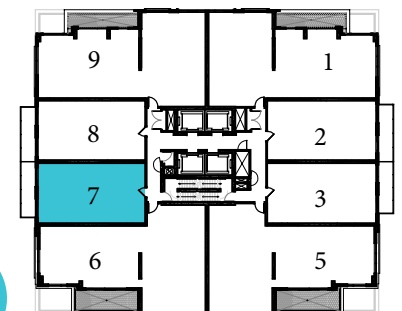

SUITE WMSS-W

2 BED + DEN

764 sq.ft

MIRABELLA
LUXURY CONDOMINIUMS

All dimensions, specifications, and drawings are approximate. Furniture not included. Actual square footage may vary from stated floor plan. E. & O. E.

November 24, 2020

FLOOR 43