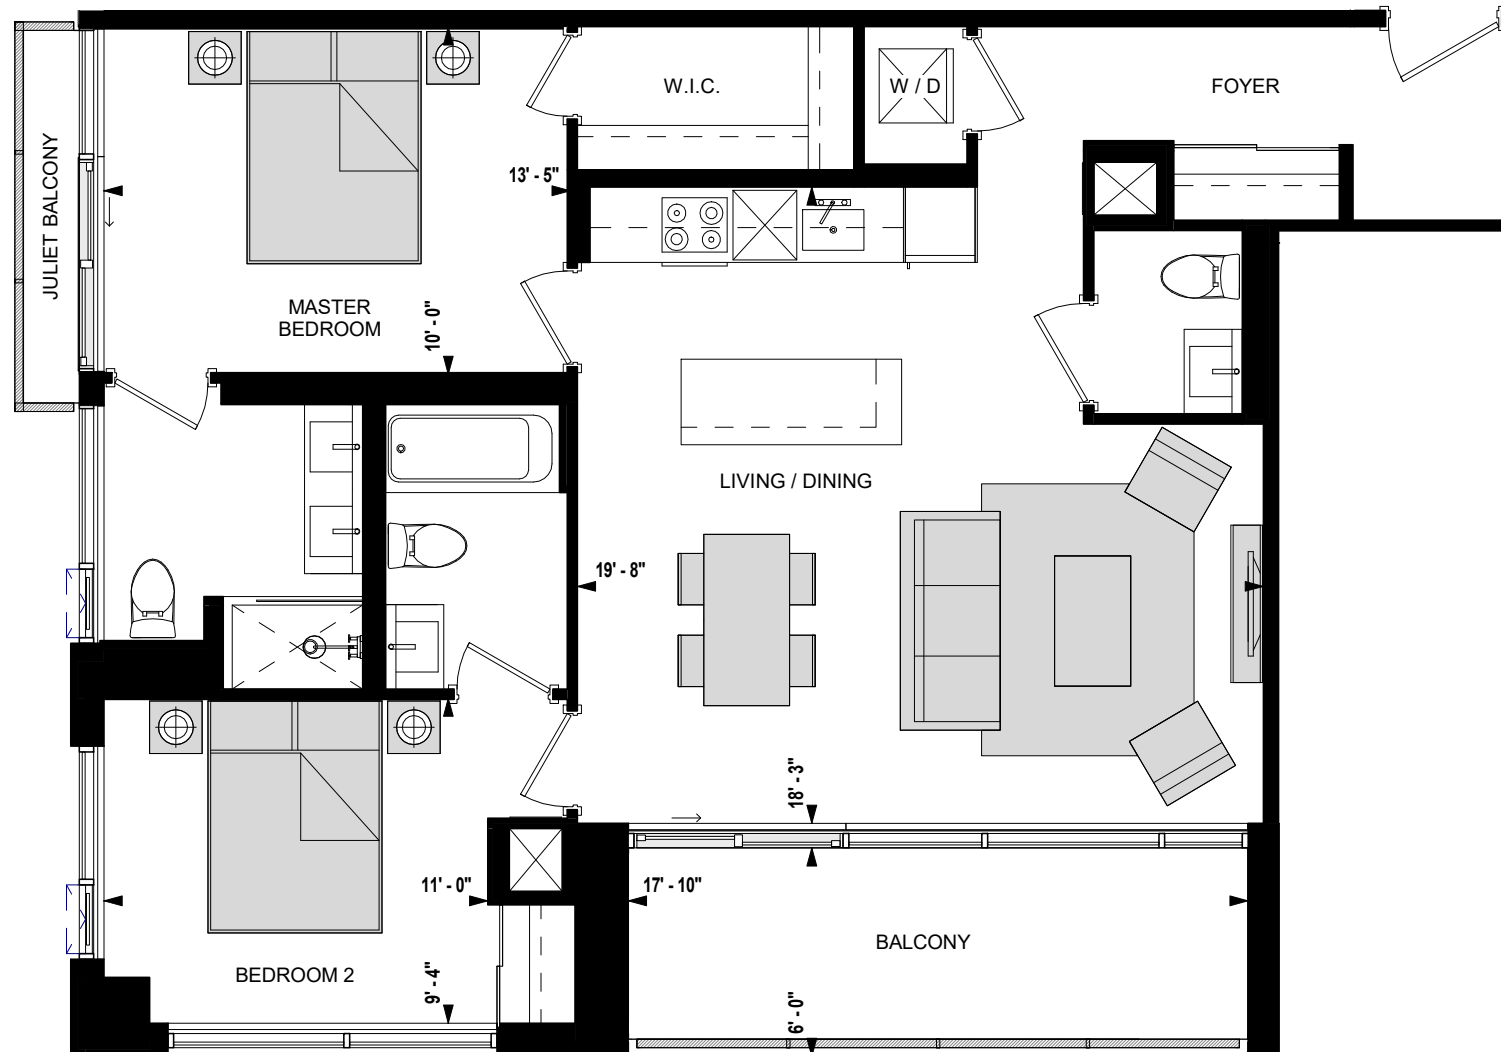

SUITE FMS2W-W

2 BED
978 sq.ft

MIRABELLA
LUXURY CONDOMINIUMS

FLOORS 27-32

FLOORS 12-26

All dimensions, specifications, and drawings are approximate. Furniture not included. Actual square footage may vary from stated floor plan. E. & O. E.
November 24, 2020