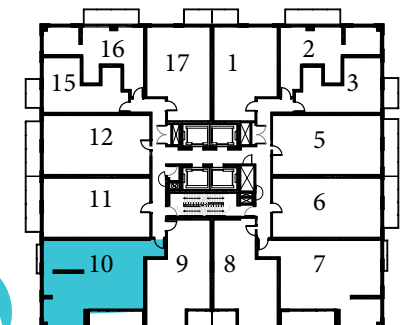

SUITE FMS2W-W

2 BED
978 sq.ft

MIRABELLA
LUXURY CONDOMINIUMS

FLOORS 27-32

FLOORS 12-26

All dimensions, specifications, and drawings are approximate. Furniture not included. Actual square footage may vary from stated floor plan. E. & O. E.
November 24, 2020