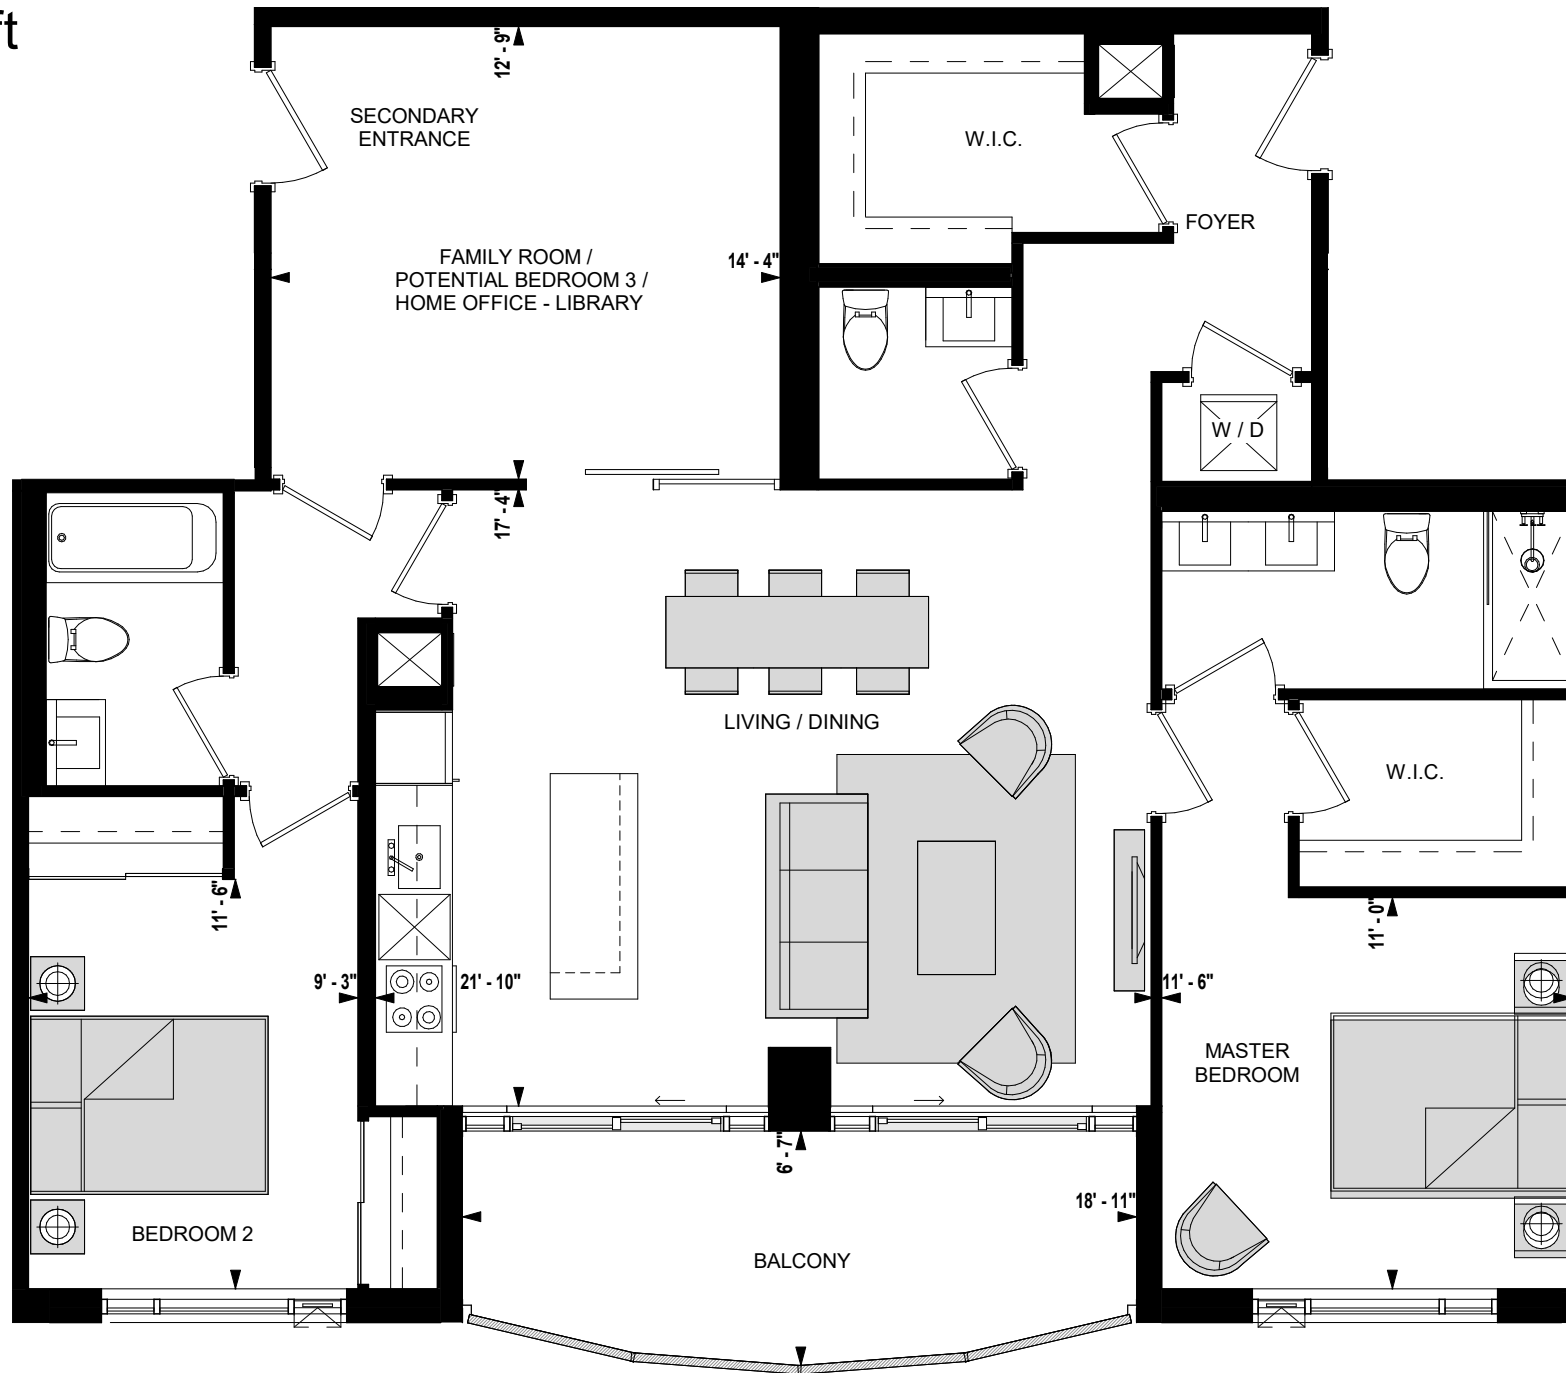

SUITE GG-W

2 BED + FAMILY ROOM

1380 sq.ft

FLOORS 40-42

All dimensions, specifications, and drawings are approximate. Furniture not included. Actual square footage may vary from stated floor plan. E. & O. E.