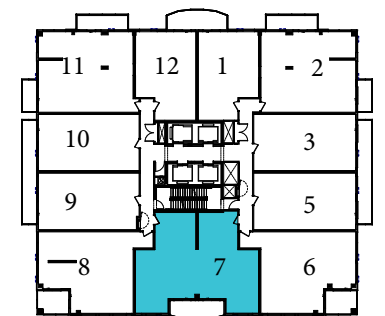

SUITE GG-W

2 BED + FAMILY ROOM

1380 sq.ft

FLOORS 40-42

All dimensions, specifications, and drawings are approximate. Furniture not included. Actual square footage may vary from stated floor plan. E. & O. E.