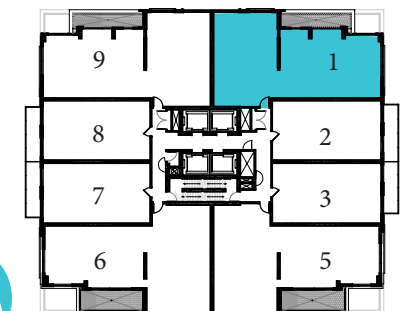

SUITE PH01-W

2 BED + DEN

1527 sq.ft

MIRABELLA

LUXURY CONDOMINIUMS

All dimensions, specifications, and drawings are approximate. Furniture not included. Actual square footage may vary from stated floor plan. E. & O. E.

March 12, 2021

FLOOR 43