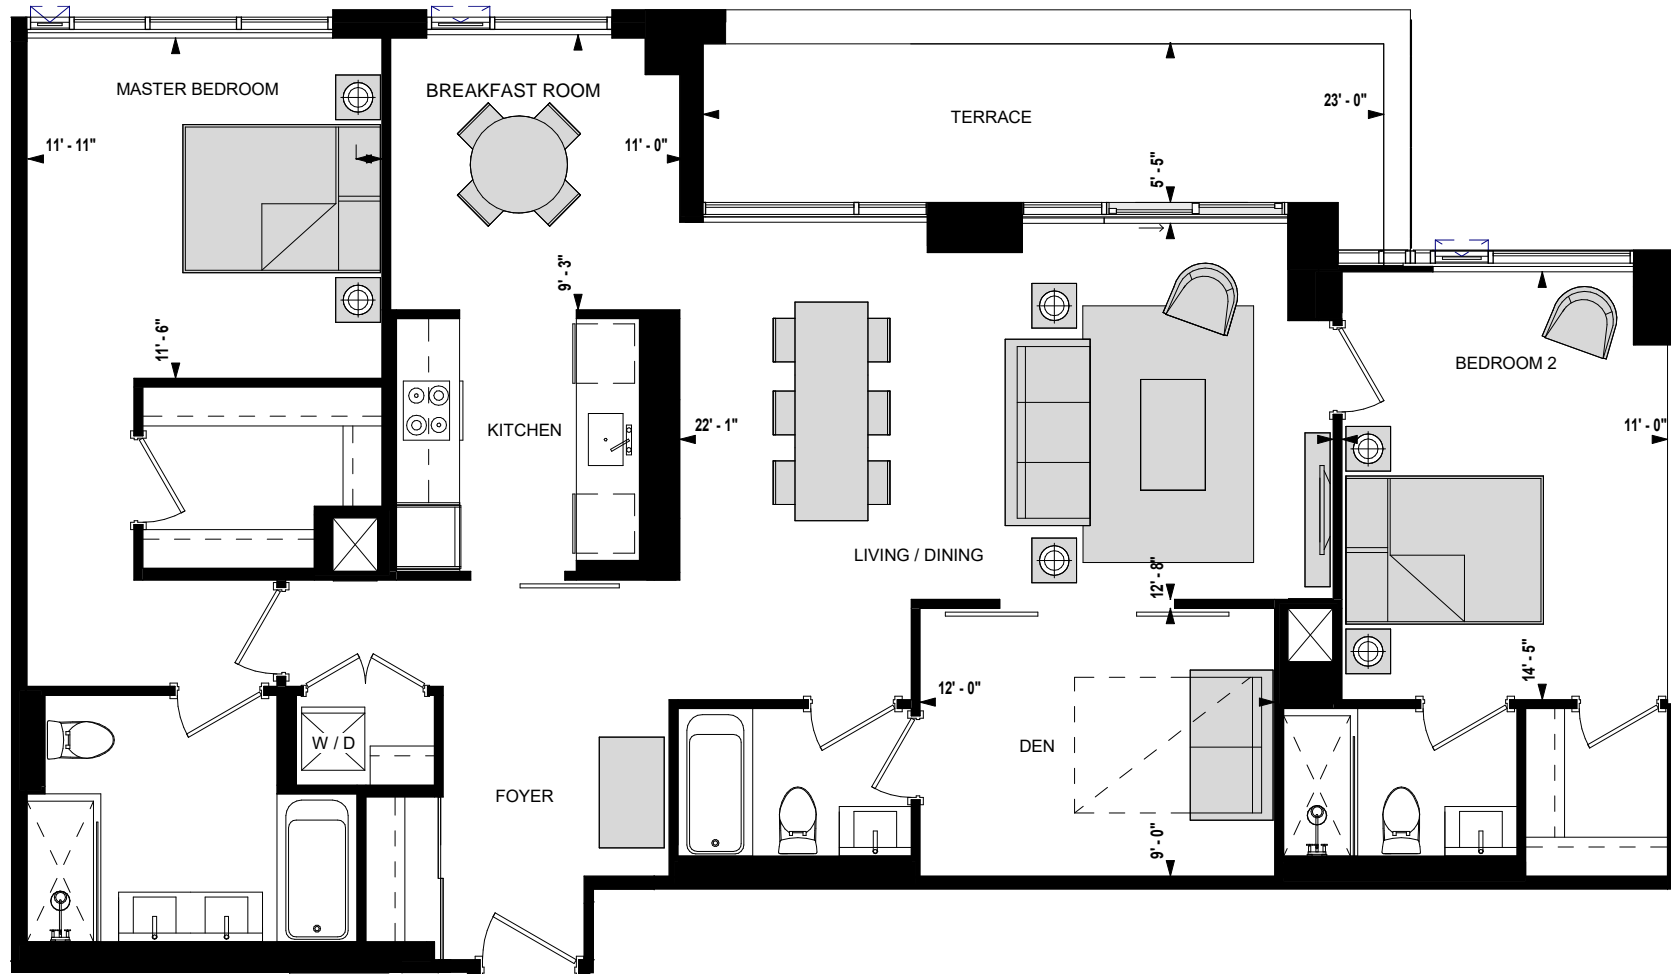

SUITE PH01-W

2 BED + DEN

1527 sq.ft

MIRABELLA

LUXURY CONDOMINIUMS

All dimensions, specifications, and drawings are approximate. Furniture not included. Actual square footage may vary from stated floor plan. E. & O. E.

March 12, 2021

FLOOR 43