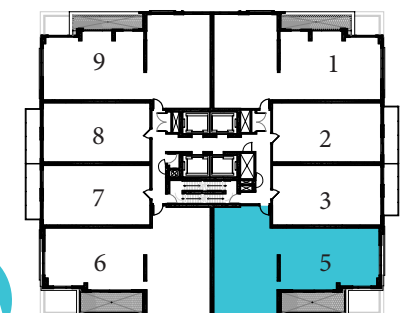

SUITE PH05-W

2 BED + DEN

1536 sq.ft

MIRABELLA

LUXURY CONDOMINIUMS

FLOOR 43

All dimensions, specifications, and drawings are approximate. Furniture not included. Actual square footage may vary from stated floor plan. E. & O. E.