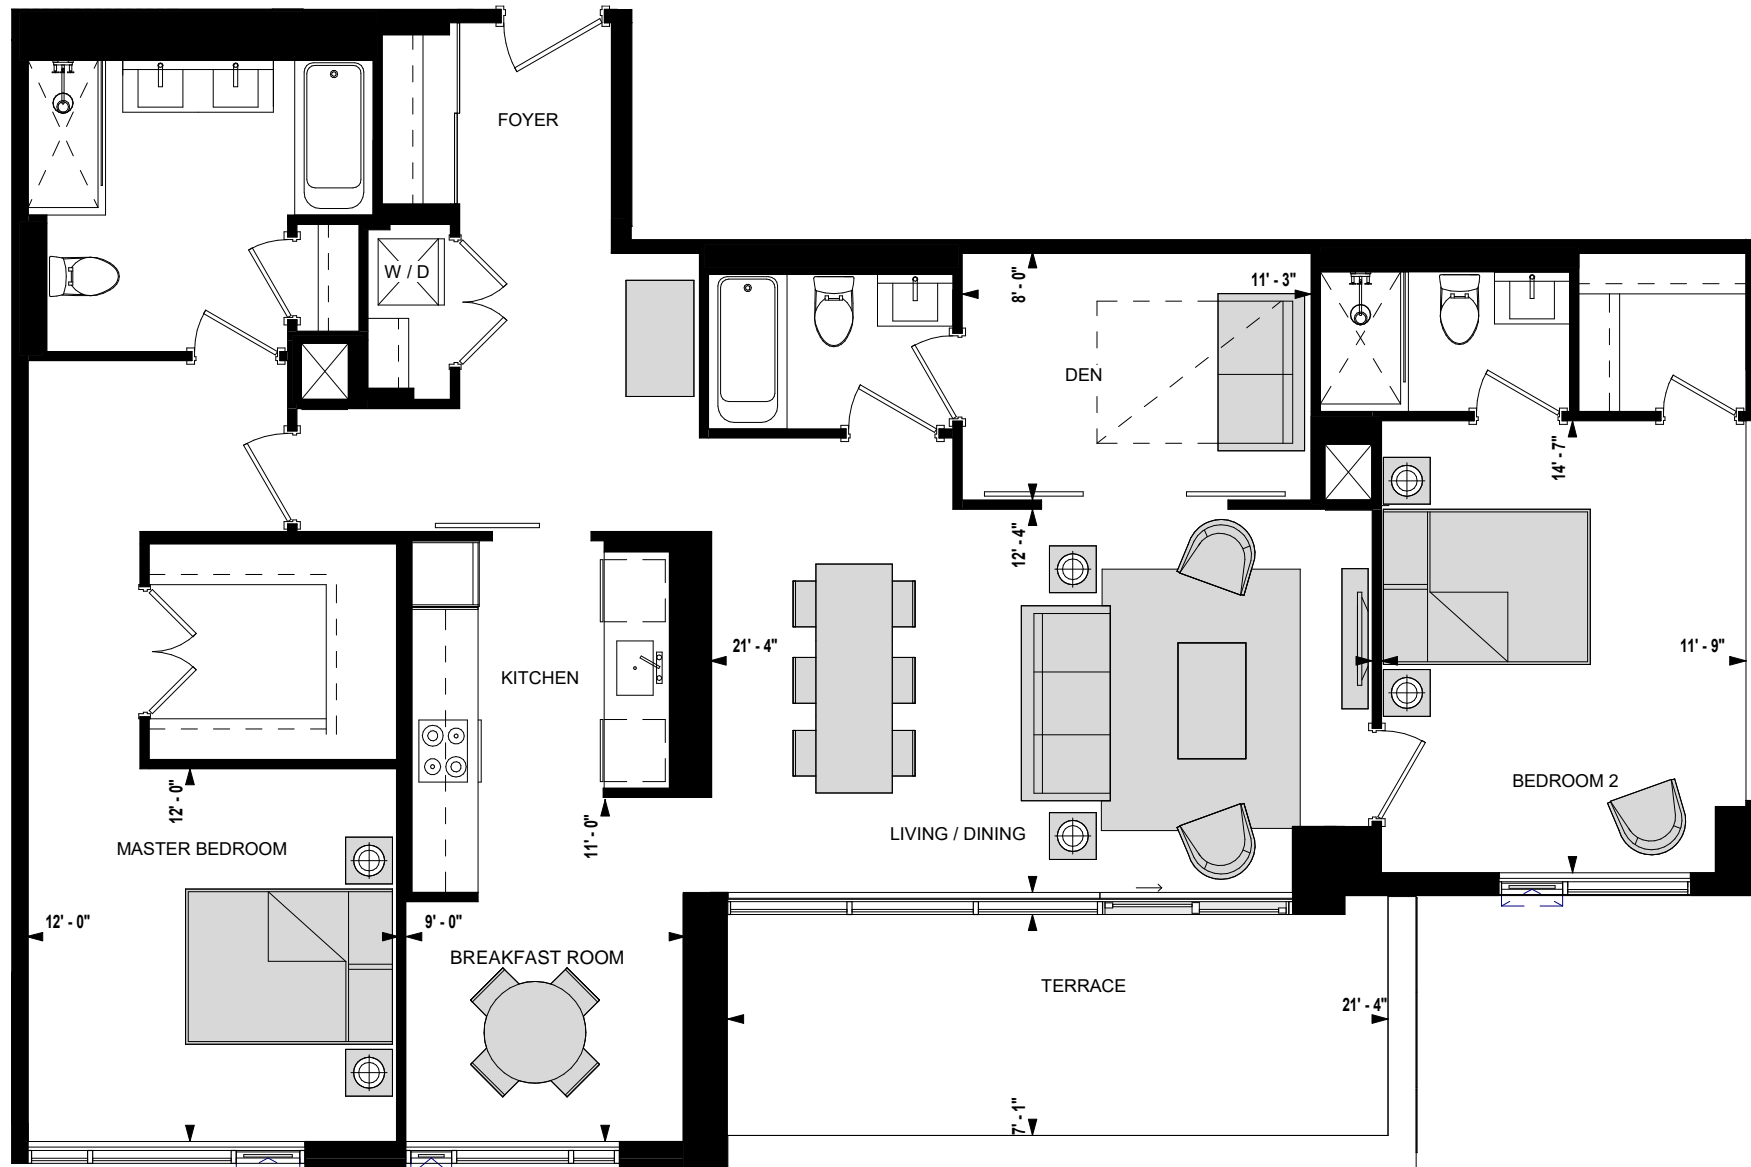

SUITE PH05-W

2 BED + DEN

1536 sq.ft

MIRABELLA

LUXURY CONDOMINIUMS

FLOOR 43

All dimensions, specifications, and drawings are approximate. Furniture not included. Actual square footage may vary from stated floor plan. E. & O. E.