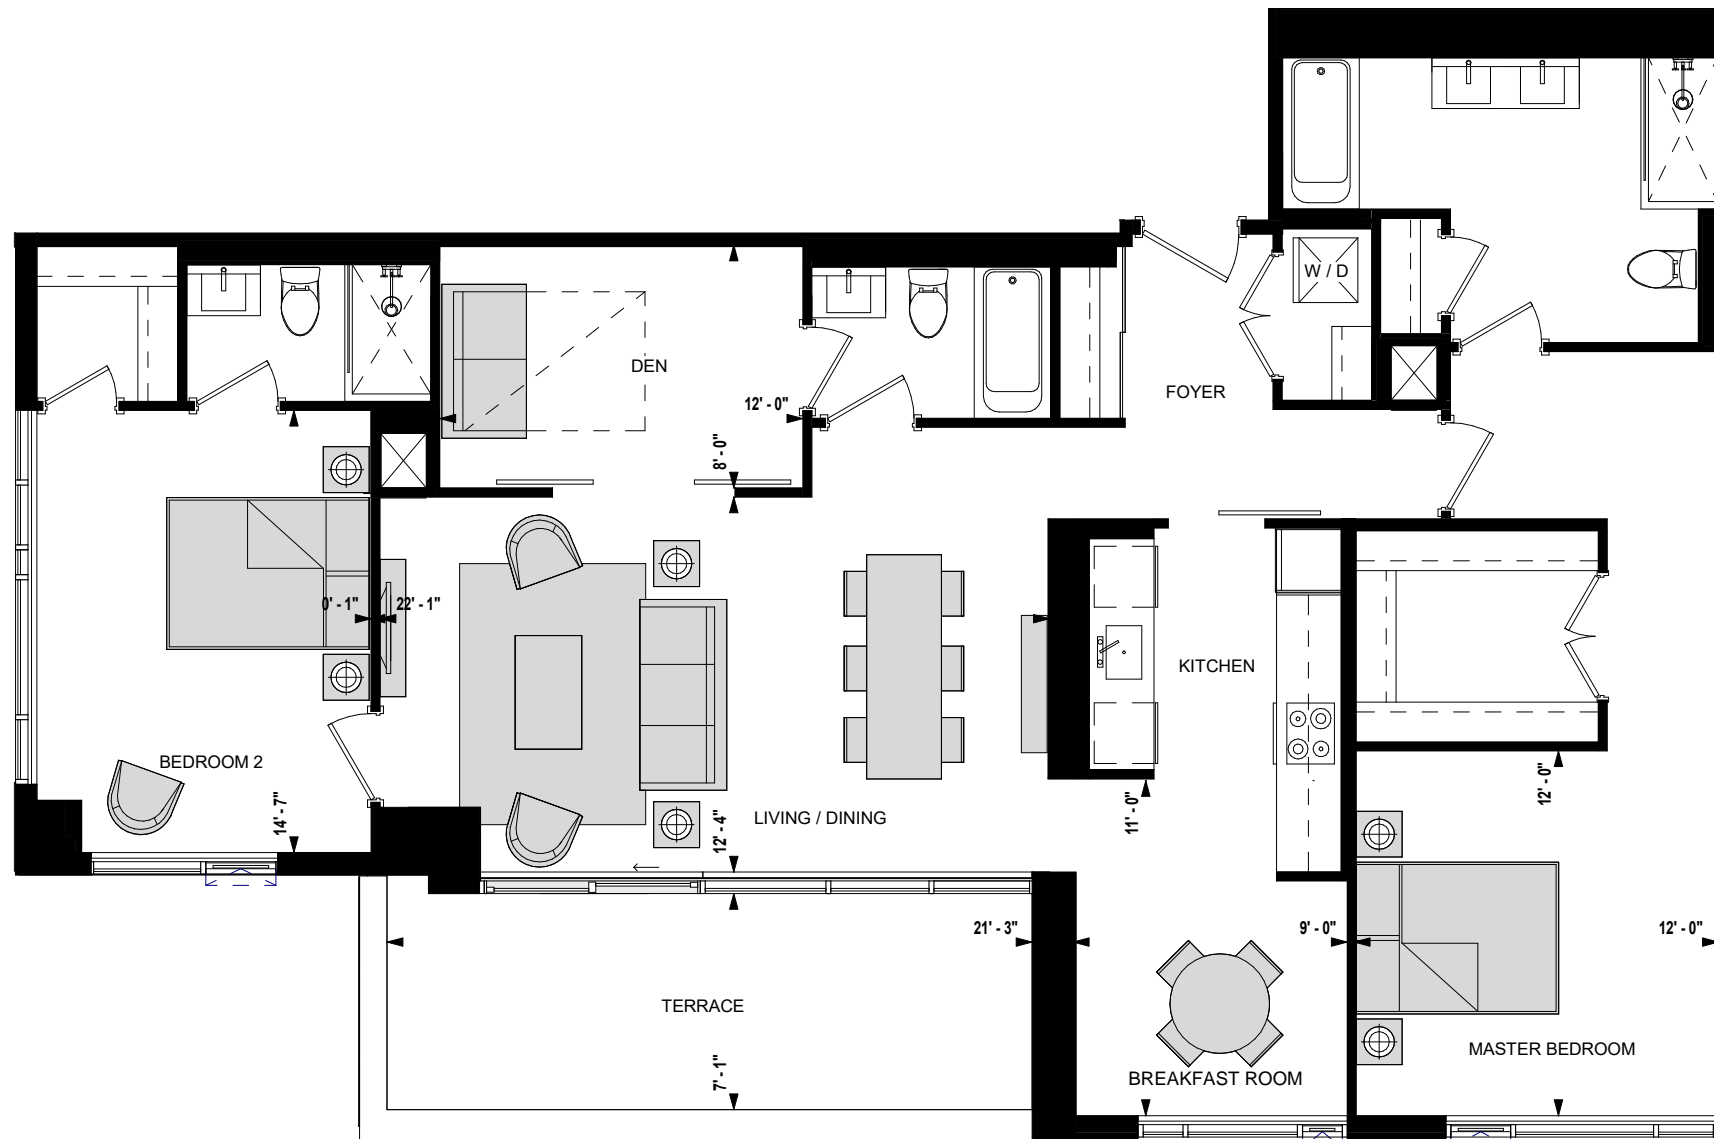

SUITE PH06-W

2 BED + DEN

1539 sq.ft

MIRABELLA

LUXURY CONDOMINIUMS

All dimensions, specifications, and drawings are approximate. Furniture not included. Actual square footage may vary from stated floor plan. E. & O. E.

March 12, 2021

FLOOR 43