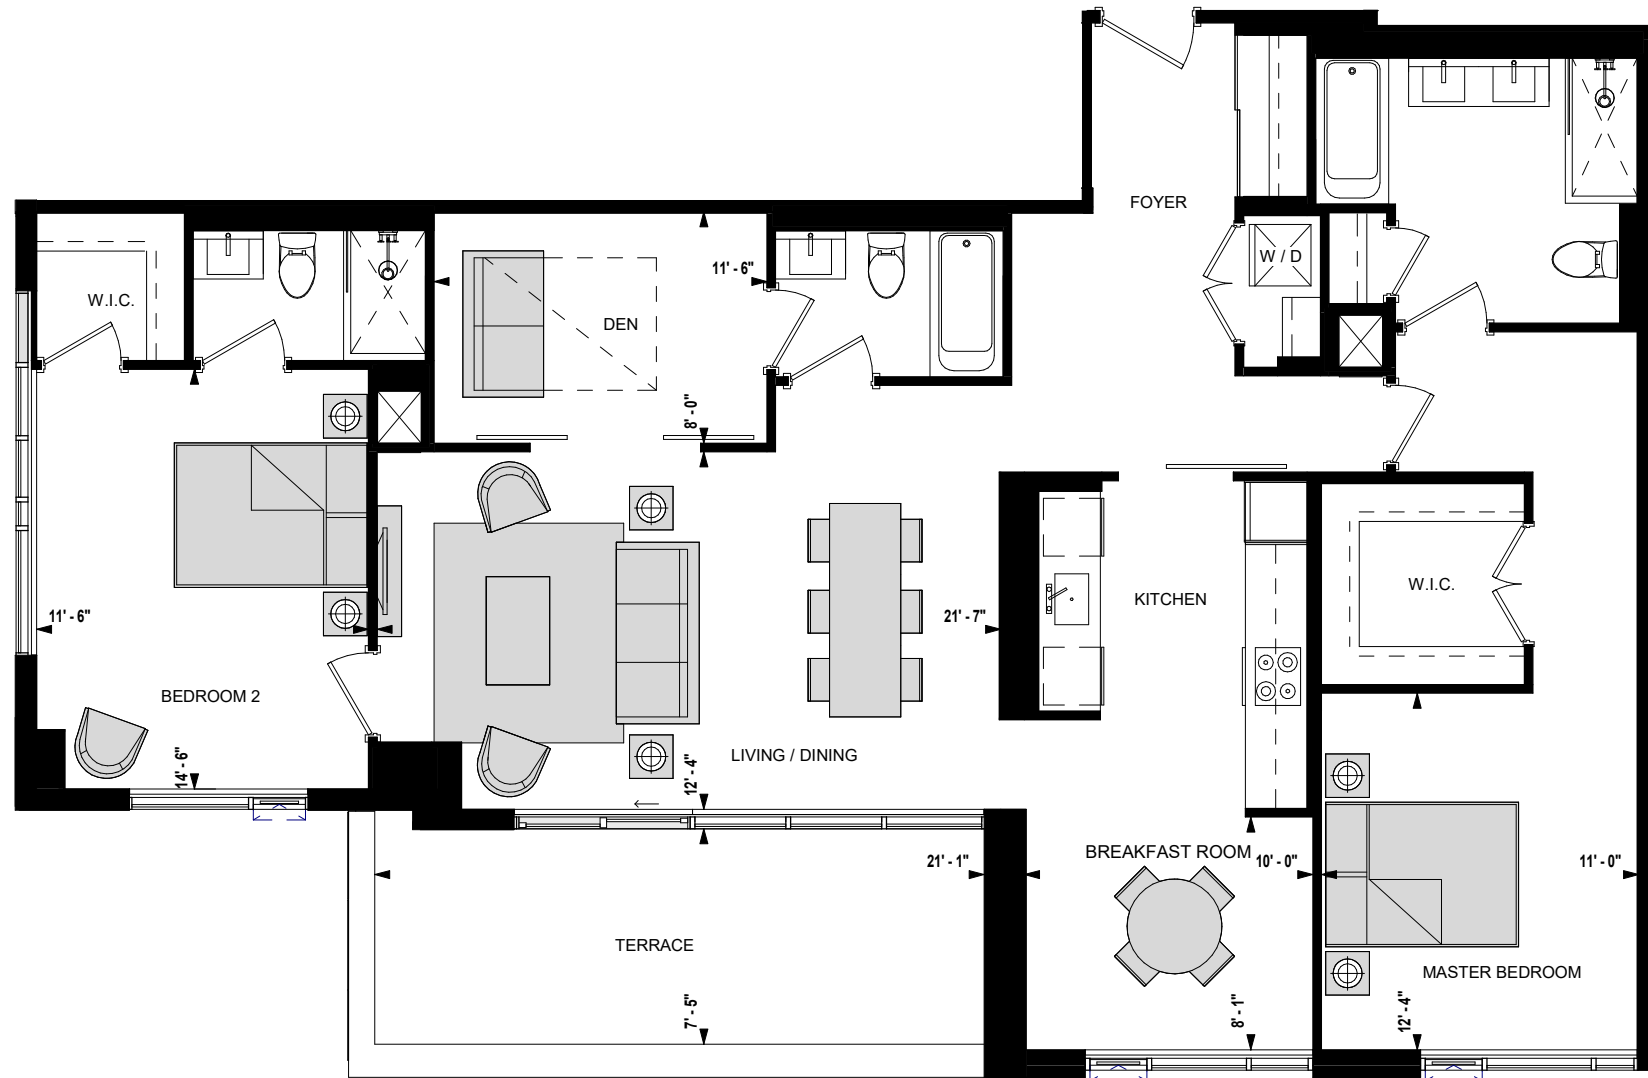

SUITE PH06

2 BED + DEN
1485 sq.ft

FLOOR 43

All dimensions, specifications, and drawings are approximate. Furniture not included. Actual square footage may vary from stated floor plan. E. & O. E.

March 12, 2021