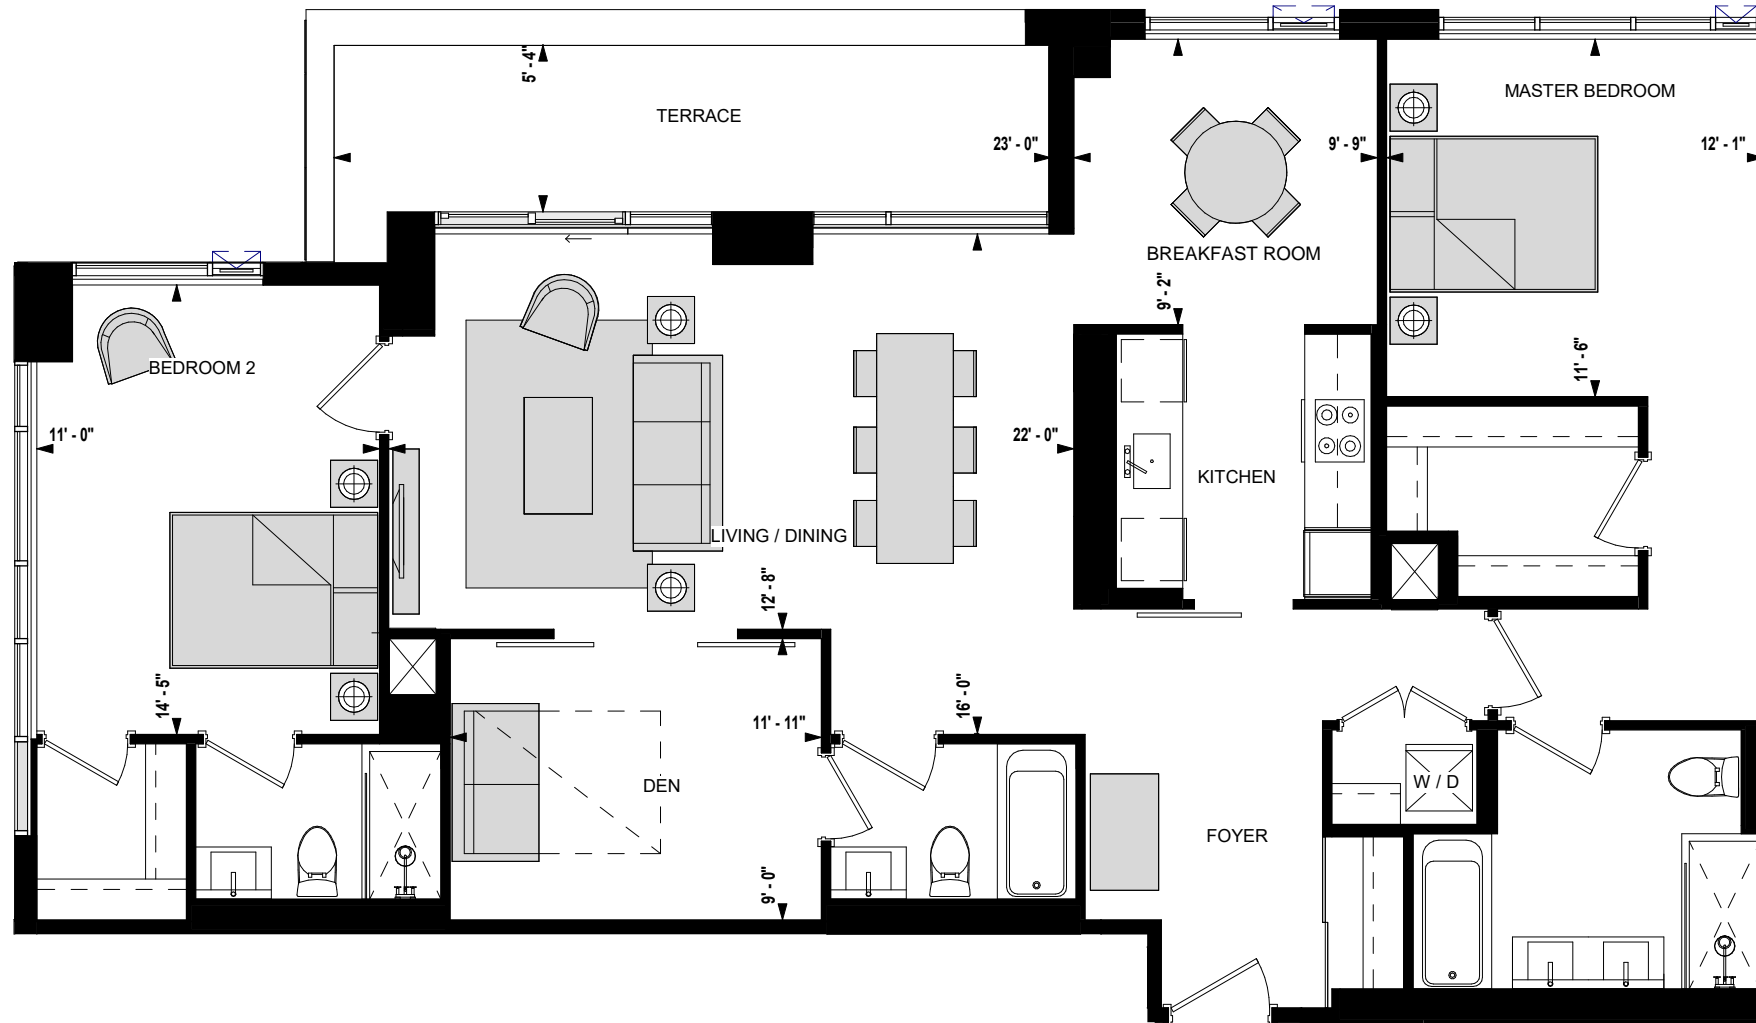

SUITE PH09-W

2 BED + DEN

1527 sq.ft

MIRABELLA

LUXURY CONDOMINIUMS

FLOOR 43

All dimensions, specifications, and drawings are approximate. Furniture not included. Actual square footage may vary from stated floor plan. E. & O. E.