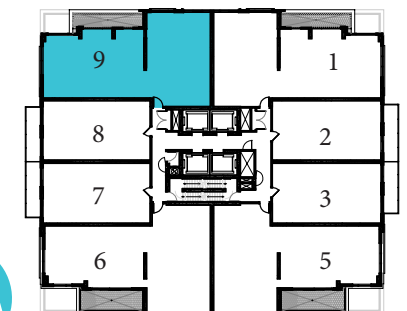

SUITE PH09-W

2 BED + DEN

1527 sq.ft

MIRABELLA

LUXURY CONDOMINIUMS

FLOOR 43

All dimensions, specifications, and drawings are approximate. Furniture not included. Actual square footage may vary from stated floor plan. E. & O. E.