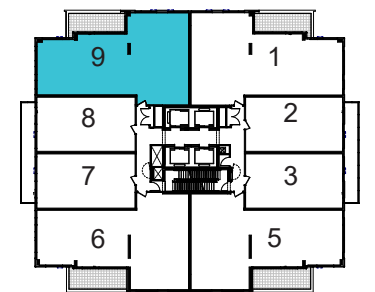

# SUITE PH09

2 BED + DEN  
1510 sq.ft

FLOOR 43

All dimensions, specifications, and drawings are approximate. Furniture not included. Actual square footage may vary from stated floor plan. E. & O. E.

March 12, 2021