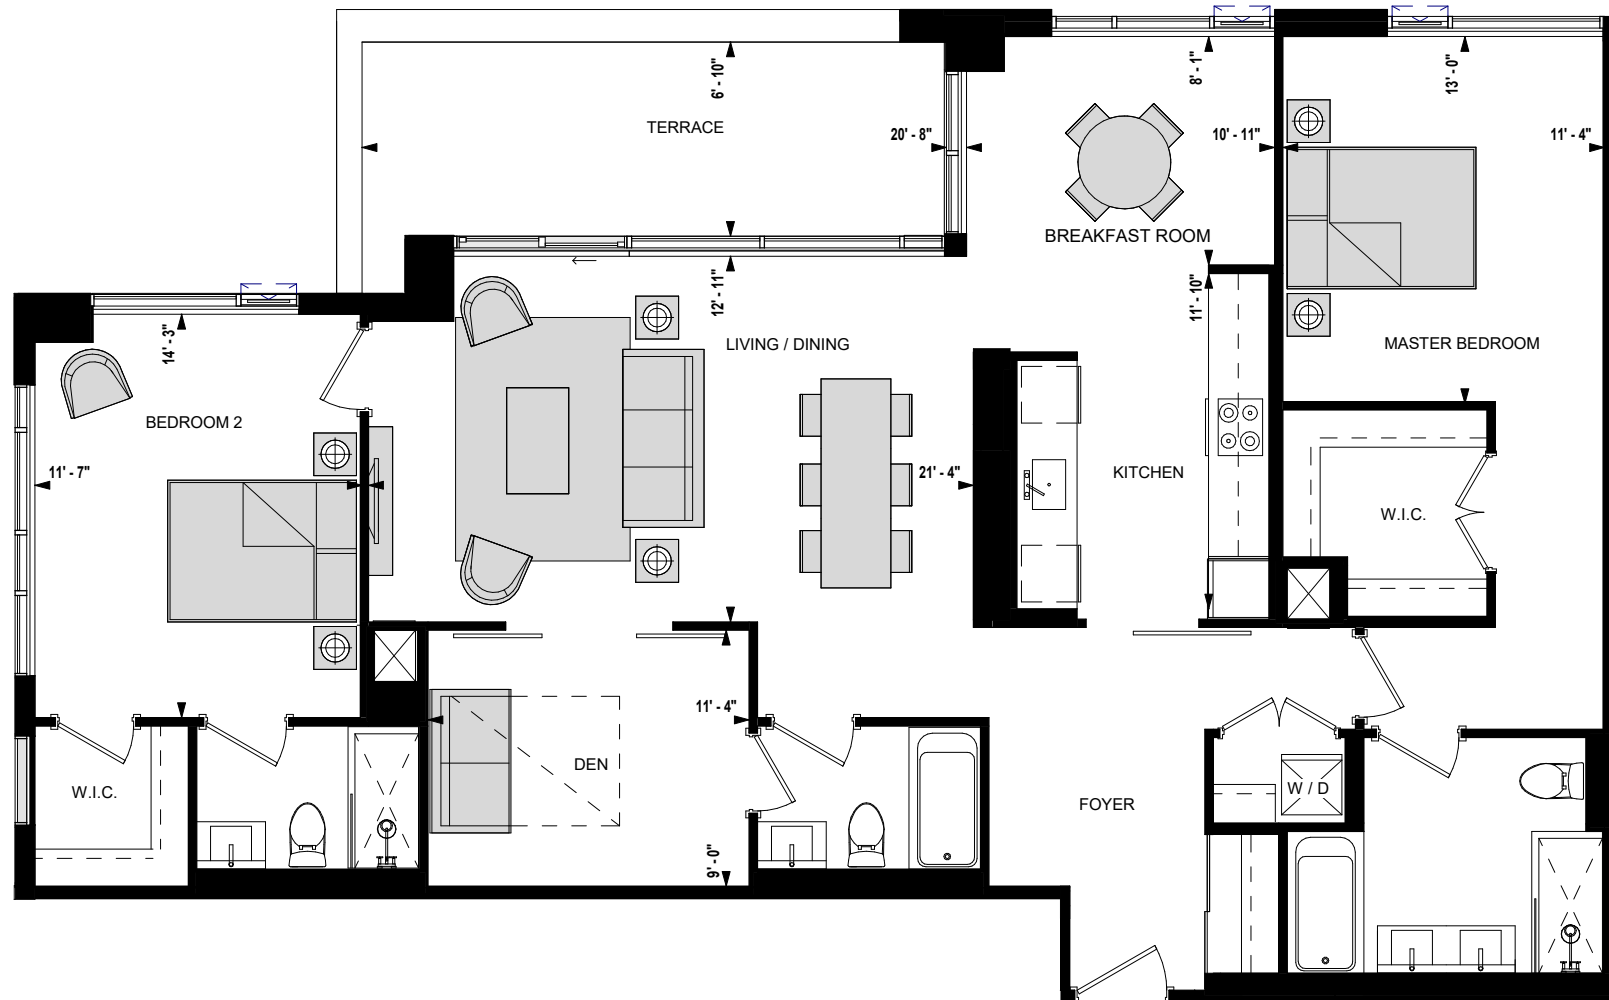

# SUITE PH09

2 BED + DEN  
1510 sq.ft

FLOOR 43

All dimensions, specifications, and drawings are approximate. Furniture not included. Actual square footage may vary from stated floor plan. E. & O. E.

March 12, 2021